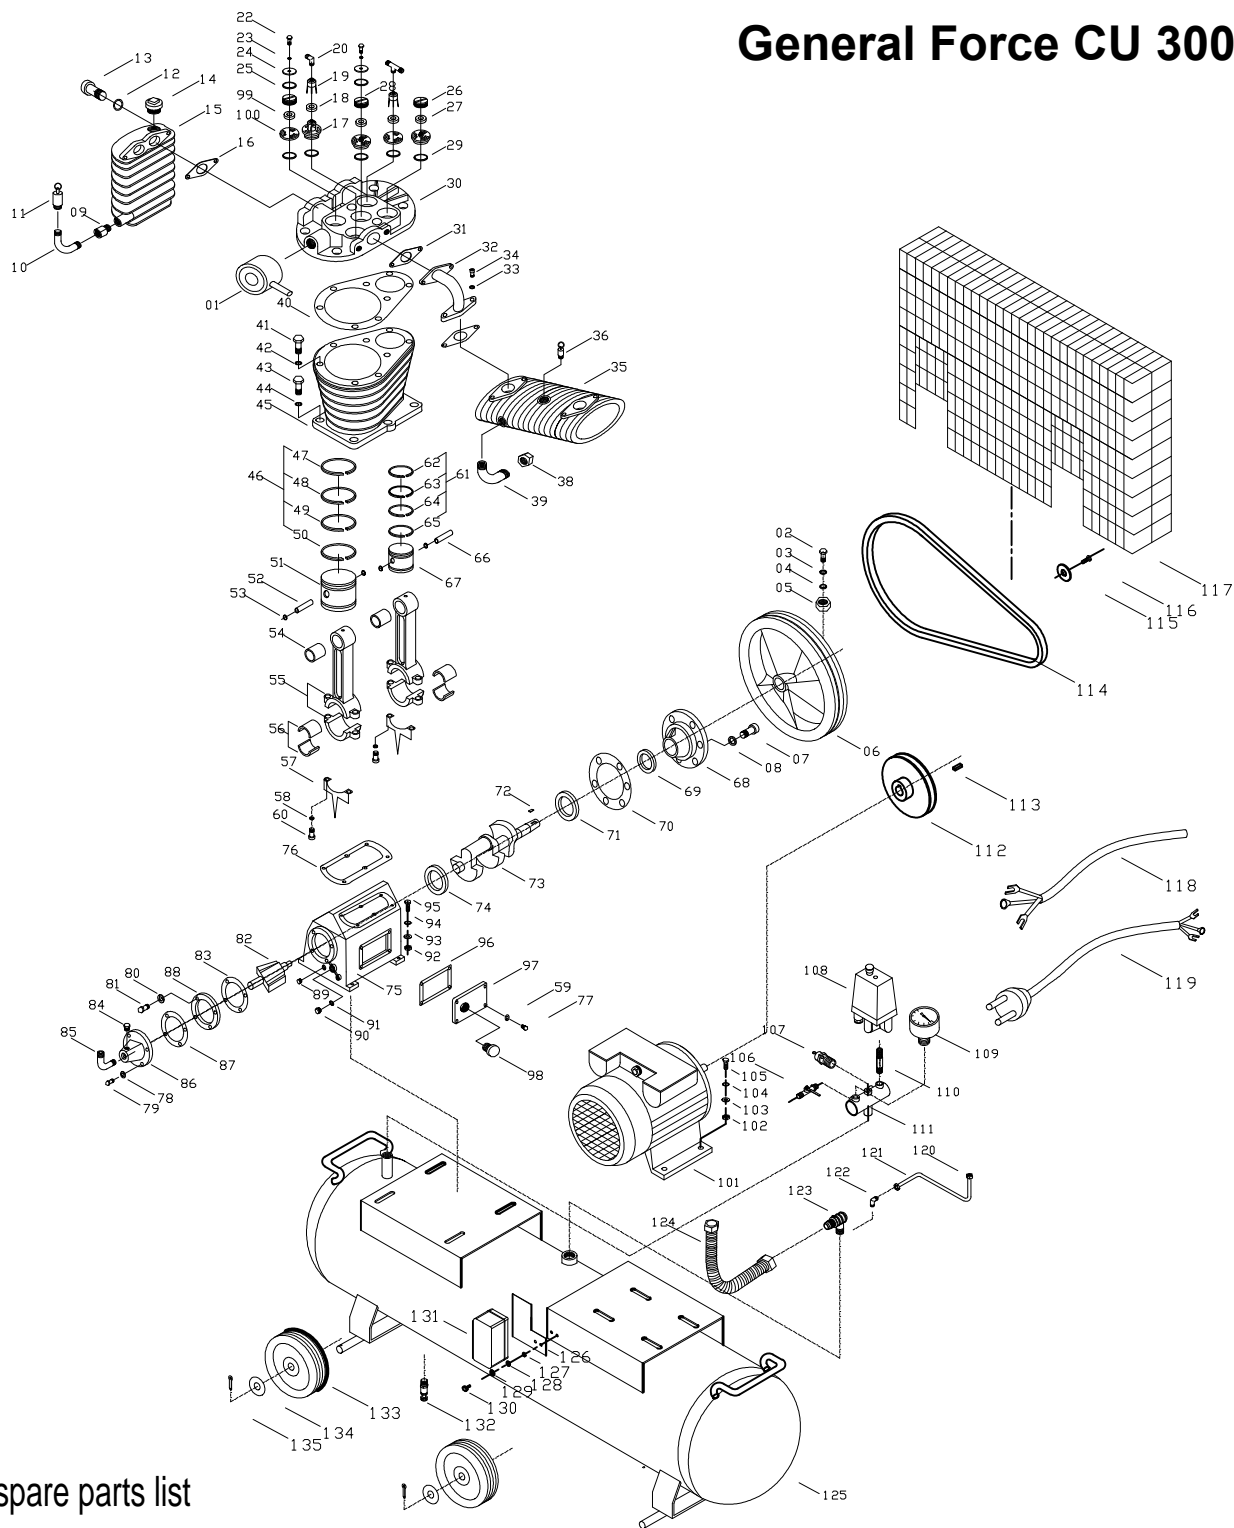

General Force CU 300-V135

spare parts list

01 air filter	22 bolt	45 cylinder	68 front cover	90 oil viewer	113 key
02 screw	23 gasket	46 piston ring	69 oil seal	91 oil viewer washer	114 belt
03 flat gasket	24 valve cap	47 the third air ring	70 front cover gasket	92 bolt	115 flat gasket
04 spring washer	25 valve cap washer	48 the second air ring	71 bearing	93 spring washer	116 bolt
05 nut	26 two holes stopper	49 the first air ring	72 key	94 flat gasket	117 belt guard
06 flywheel	27 valve cap	50 oil ring	73 crankshaft	95 nut	118 motor power cord
07 screw	28 three holes stopper	51 piston	74 bearing	96 side cover	119 power cord
08 gasket	29 valve cap aluminum gasket	52 piston pin	75 crankcase	97 side cover gasket	120 unloading pipe nut
09 connecting bolt	30 head cover	53 pin clip	76 cylinder gasket	98 oil plug	121 unloading pipe
10 elbow	31 head gasket	54 copper set	77 bolt	99 stopper washer	122 elbow
11 safety valve	32 elbow	55 connecting rod	78 copper gasket	100 exhaust valve kit	123 check valve
12 gasket	33 spring washer	56 connecting rod bearing	79 bolt	101 motor	124 exhaust pipe
13 screw	34 screw	57 needle	79 bolt	102 bolt	125 tank
14 plug	35 cooler	58 spring washer	80 copper gasket	103 spring washer	126 suppot
15 cooler	36 Safety valve	59 copper gasket	81 bolt	104 flat gasket	127 nut
16 cooler gasket	37 head cover	60 connect rod bolt	82 hammer	105 nut	128 spring washer
17 inlet valve kit	38 exhaust nut	61 piston ring	83 real cover gasket	106 air vent valve	129 flat gasket
18 stop valve	39 exhaust elbow	62 the third air ring	84 breather	107 safety valve	130 bolt
19 unloading valve kit	40 head cover gasket	63 the second air ring	85 through valve	108 pressure switch	131 protector
20 copper elbow	41 bolt	64 the first air ring	86 case	109 pressure switch	132 drain valve
21 copper three-way	42 spring washer	65 oil ring	87 gasket	110 connecting bolt	133 wheel
	43 bolt	66 piston pin	88 connecting plate	111 six through	134 flat gasket
	44 copper gasket	67 piston	89 oil drain plug	112 motor pulley	135 split pin